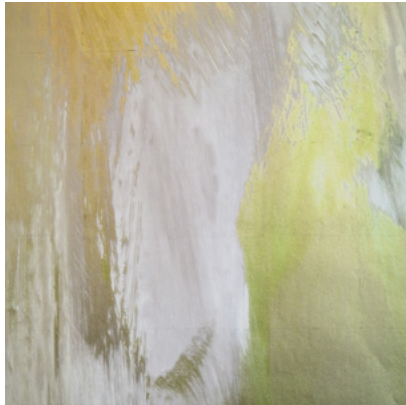

Calico

SYMPHONY

Tear Sheet

Symphony is a composition of color fields that suspends color and light in a harmonious balance.

ALTO

HYMN

MELODY

OCTAVE

PRELUDE

TEMPO

VERSE

VIBRATO

Symphony Verse

Suitable for residential and some commercial projects

COLOR
Verse

STOCK
Made to order

ORIGIN
USA

DISCLAIMER
Panel maps represent mural artwork only. Reference the physical sample for color and texture.

PANEL WIDTH
34" / 864 mm trimmed

FLAMMABILITY
ASTM E84 Adhered Class A

DETAILS
Custom options available