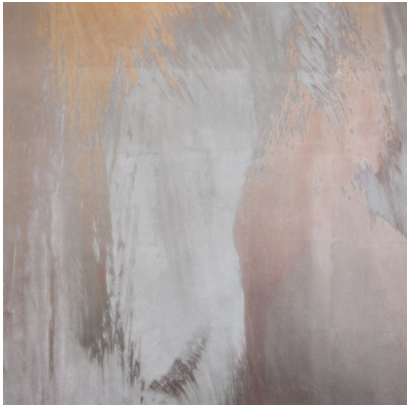

Calico

SYMPHONY

Tear Sheet

Symphony is a composition of color fields that suspends color and light in a harmonious balance.

ALTO

HYMN

MELODY

OCTAVE

PRELUDE

TEMPO

VERSE

VIBRATO

Symphony Verse

Suitable for residential and some commercial projects

COLOR
Verse

STOCK
Made to order