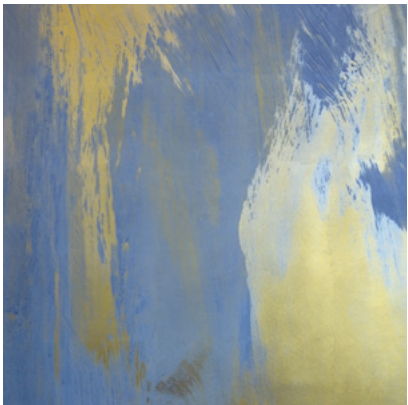

Calico

SYMPHONY

Tear Sheet

Symphony is a composition of color fields that suspends color and light in a harmonious balance.

ALTO

HYMN

MELODY

OCTAVE

PRELUDE

TEMPO

VERSE

VIBRATO

Symphony Verse

Suitable for residential and some commercial projects

COLOR
Verse

STOCK
Made to order