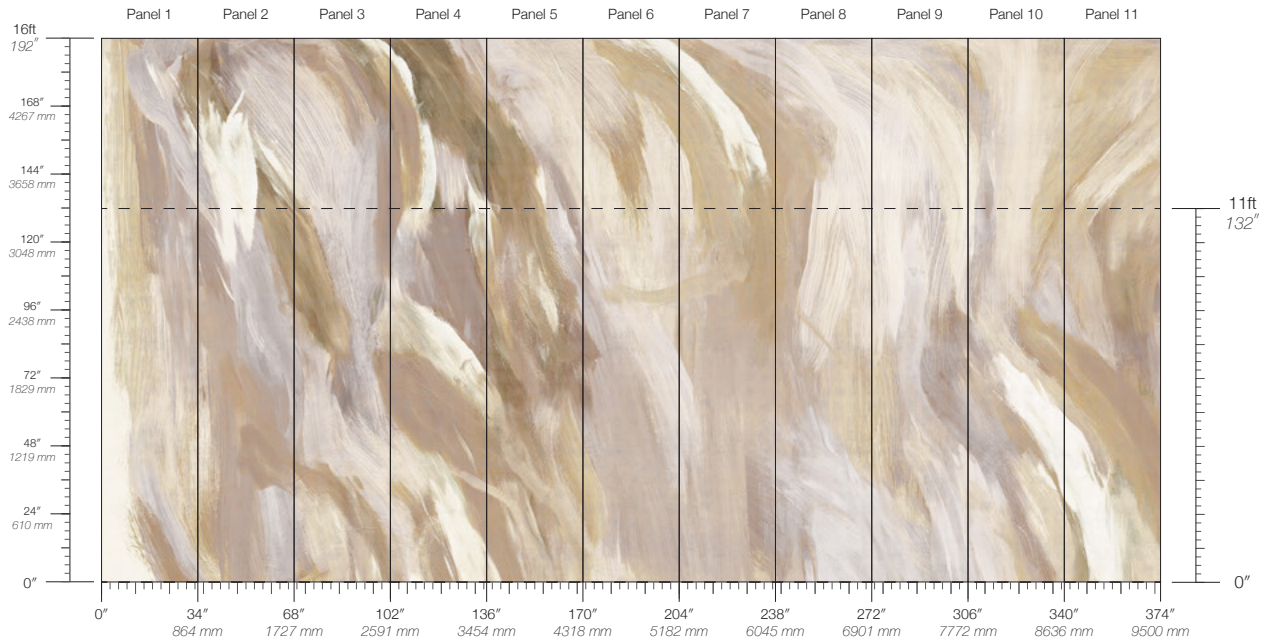

Symphony Verse

Suitable for residential and some commercial projects

COLOR
Verse

STOCK
Made to order

REPEAT
Non-repeating

CONTACT
sales@calicowallpaper.com
+1 718 243 1705
57 Lispenard Street
New York, NY 10013 USA

ITEM
5707

MINIMUM
1 panel

LEAD TIME
4 weeks to print

CONTENT
Dutch Metal Leaf

MAINTENANCE
Water-based cleanser

ORIGIN
USA

DISCLAIMER
Panel maps represent mural artwork only. Reference the physical sample for color and texture.

PANEL WIDTH
34" / 864 mm trimmed

FLAMMABILITY
ASTM E84 Adhered Class A

DETAILS
Custom options available

PANEL HEIGHT
132" / 3353 mm standard
192" / 4877 mm extended

ENVIRONMENTAL
Formaldehyde Free,
Heavy Metal Free

PRICE
Available upon request